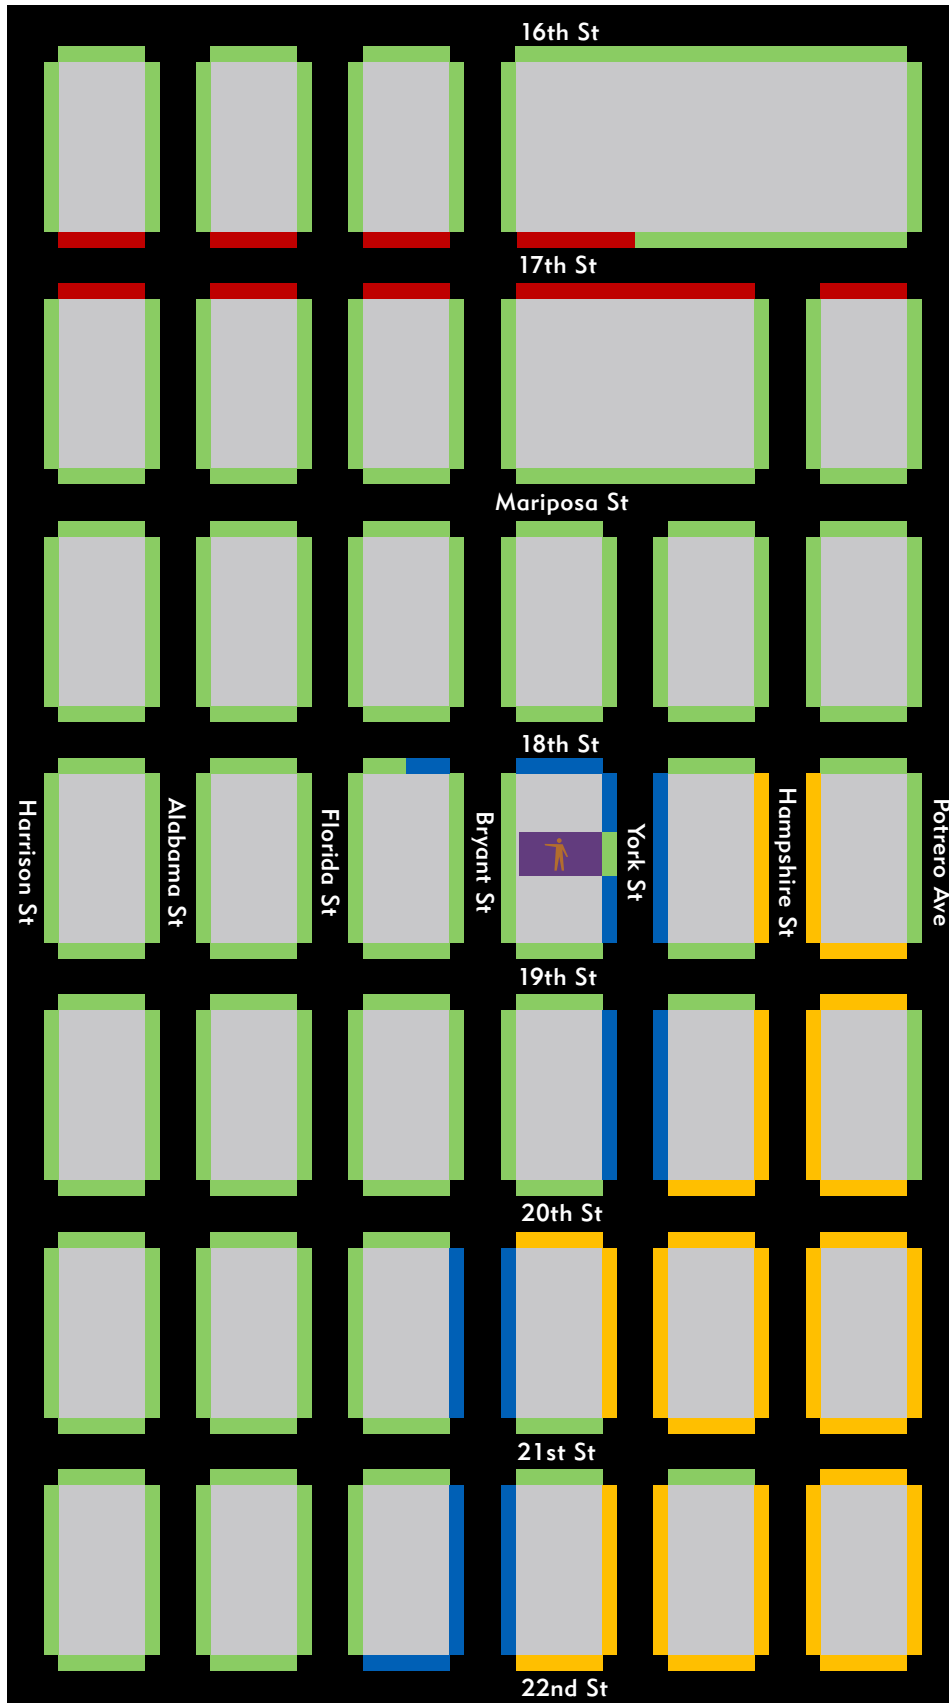

# STREET PARKING

 ALL DAY PARKING\*

 2 HOUR PARKING

 1 HOUR PARKING

 NO PARKING ANY TIME

\*Be careful to observe street cleaning signs